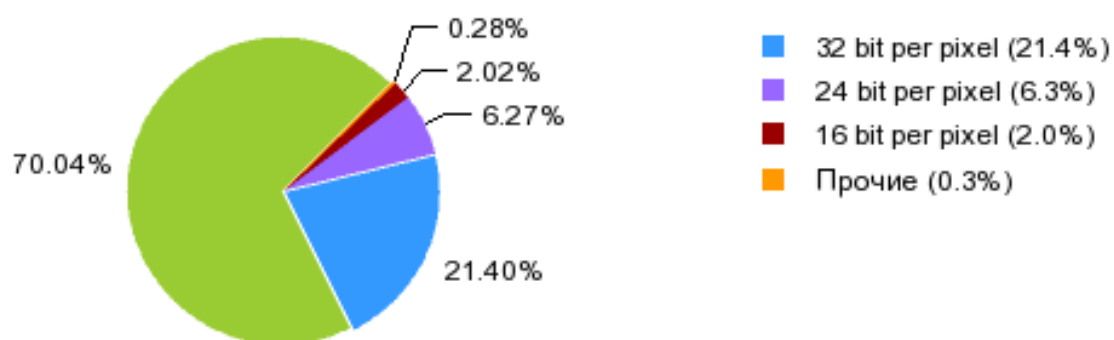

Число цветов

		Пользователей	Доля	Динамика
1	32 bit per pixel	12'187'921	70.04%	+0.60%
2	24 bit per pixel	3'724'285	21.40%	-0.67%
3	16 bit per pixel	351'097	2.02%	-0.06%
4	Прочие	1'138'259	6.54%	+0.13%
5	8 bit per pixel	918	0.01%	-0.00%