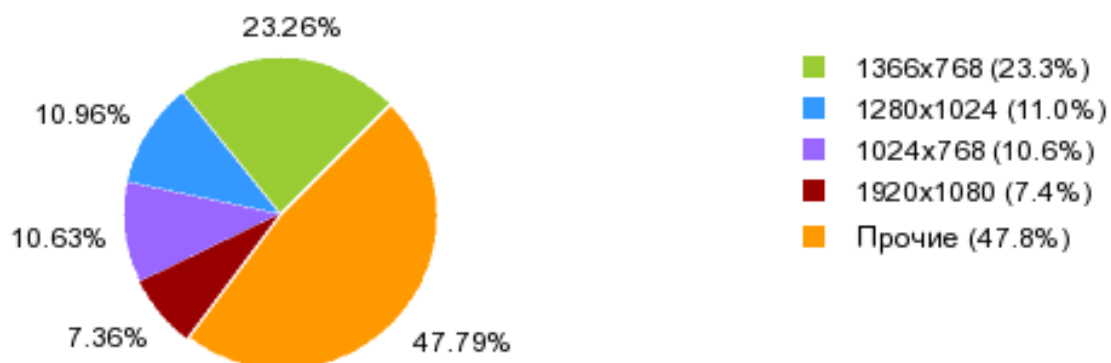

Экранные разрешения

	Пользователей	Доля	Динамика	
1	1366x768	4'048'176	23.26%	+0.80%
2	Прочие	3'336'324	19.17%	+0.49%
3	1280x1024	1'907'810	10.96%	-0.23%
4	1024x768	1'849'136	10.63%	-0.45%
5	1920x1080	1'280'621	7.36%	0.00%
6	1280x800	1'113'880	6.40%	-0.16%
7	1440x900	798'746	4.59%	-0.06%
8	1680x1050	667'415	3.84%	-0.09%
9	1600x900	528'094	3.03%	+0.03%
10	1024x600	361'204	2.08%	0.00%
11	1360x768	351'590	2.02%	-0.01%
12	800x600	291'359	1.67%	-0.18%
13	1280x720	177'765	1.02%	-0.01%
14	1152x864	176'903	1.02%	-0.03%
15	1280x768	170'535	0.98%	-0.02%