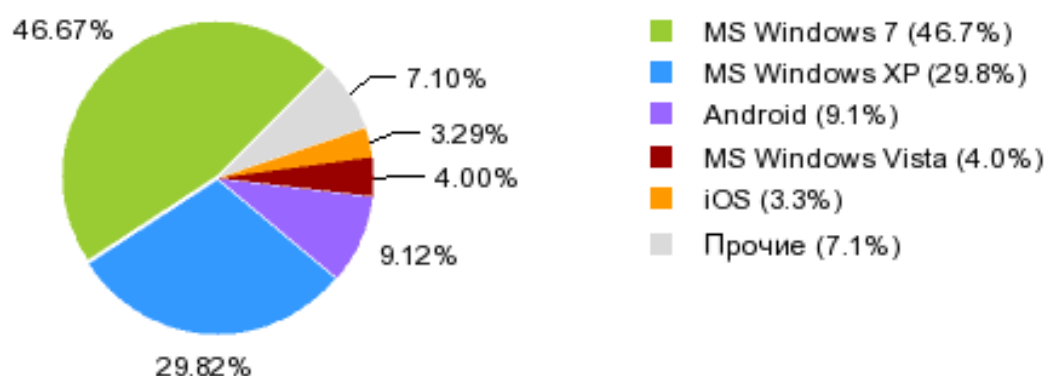

Операционные системы

		Пользователей	Доля	Динамика
1	MS Windows 7	8'121'312	46.67%	+0.23%
2	MS Windows XP	5'189'985	29.82%	-1.07%
3	Android	1'587'905	9.12%	+0.54%
4	MS Windows Vista	696'273	4.00%	+0.30%
5	iOS	571'976	3.29%	+0.08%
6	J2ME/MIDP	569'702	3.27%	-0.01%
7	Linux	192'750	1.11%	-0.01%
8	Прочие	203'641	1.17%	-0.01%
9	Macintosh	106'263	0.61%	-0.02%
10	MS Windows 2003	62'729	0.36%	-0.03%
11	Windows Mobile/CE	55'693	0.32%	+0.01%
12	Symbian	27'924	0.16%	-0.01%
13	MS Windows 2000	10'353	0.06%	-0.00%
14	MS Windows 98	5'974	0.03%	+0.01%