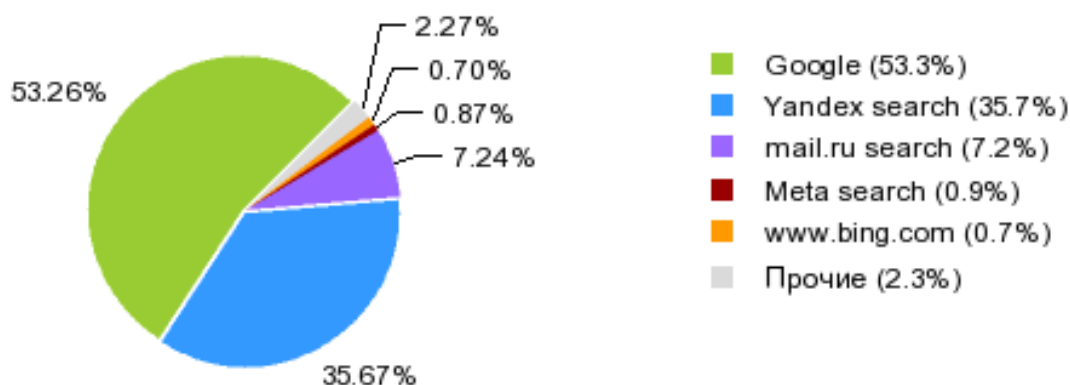

Поисковые системы

		Пользователей	Доля	Динамика
1	Google	57'602'044	53.26%	-4.91%
2	Yandex search	38'579'112	35.67%	+3.75%
3	mail.ru search	7'829'838	7.24%	+1.00%
4	Meta search	936'615	0.87%	+0.04%
5	www.bing.com	752'264	0.70%	+0.08%
6	ask.com	660'622	0.61%	-0.06%
7	images.yandex.ru	464'259	0.43%	+0.04%
8	search.ukr.net	426'979	0.39%	+0.04%
9	Rambler search	377'906	0.35%	+0.03%
10	Yahoo	173'655	0.16%	-0.01%
11	search.conduit.com	127'743	0.12%	0.00%
12	Nigma search	92'935	0.09%	+0.01%
13	search.i.ua	36'704	0.03%	0.00%
14	search.qip.ru	36'295	0.03%	-0.00%
15	search.icq.com	24'427	0.02%	0.00%