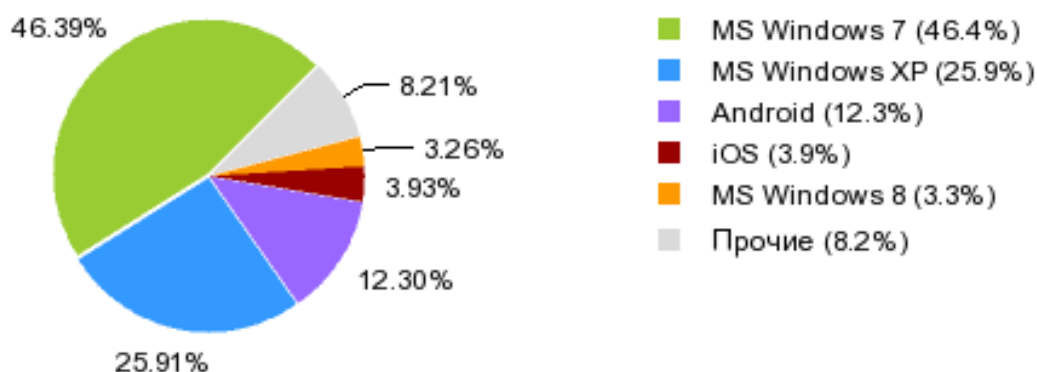

Операционные системы

		Пользователей	Доля	Динамика
1	MS Windows 7	9'163'472	46.39%	-0.29%
2	MS Windows XP	5'118'898	25.91%	-1.06%
3	Android	2'429'532	12.30%	+1.22%
4	iOS	776'355	3.93%	+0.32%
5	MS Windows 8	643'407	3.26%	+0.08%
6	J2ME/MIDP	569'253	2.88%	-0.37%
7	MS Windows Vista	351'032	1.78%	+0.26%
8	Linux	225'858	1.14%	+0.02%
9	Прочие	174'384	0.88%	-0.15%
10	Macintosh	122'100	0.62%	0.00%
11	Windows Mobile/CE	76'670	0.39%	+0.02%
12	MS Windows 2003	62'496	0.32%	-0.01%
13	Symbian	27'011	0.14%	-0.01%
14	MS Windows 2000	9'388	0.05%	-0.00%
15	MS Windows 98	3'773	0.02%	-0.01%