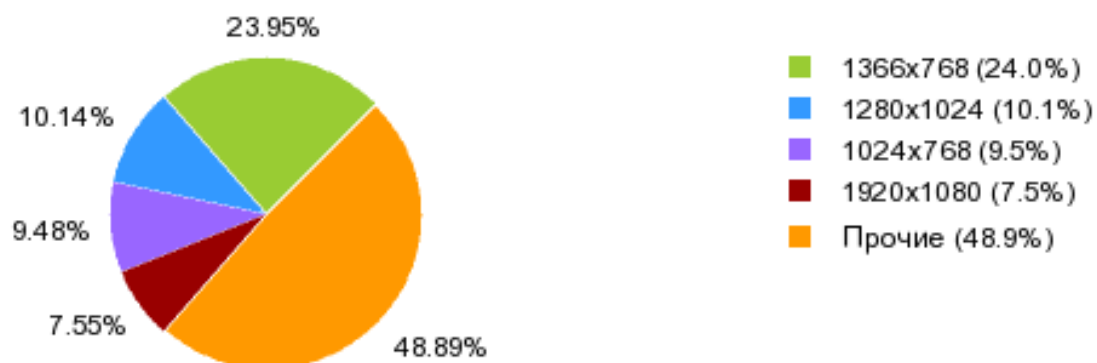

Экранные разрешения

	Пользователей	Доля	Динамика	
1	1366x768	4'731'450	23.95%	+0.02%
2	Прочие	4'313'472	21.84%	+0.86%
3	1280x1024	2'002'065	10.14%	-0.15%
4	1024x768	1'872'078	9.48%	-0.39%
5	1920x1080	1'490'932	7.55%	+0.04%
6	1280x800	1'172'762	5.94%	-0.08%
7	1440x900	841'048	4.26%	-0.11%
8	1680x1050	698'618	3.54%	-0.07%
9	1600x900	624'842	3.16%	+0.03%
10	1024x600	398'390	2.02%	+0.03%
11	1360x768	384'419	1.95%	-0.03%
12	800x600	286'730	1.45%	-0.04%
13	1280x720	213'369	1.08%	+0.03%
14	1280x768	178'938	0.91%	-0.02%
15	1152x864	177'304	0.90%	-0.03%