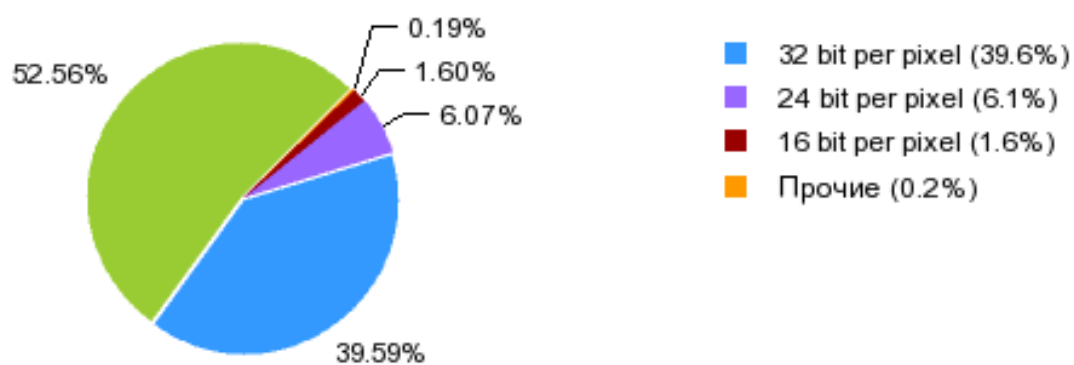

Число цветов

		Пользователей	Доля	Динамика
1	32 bit per pixel	10'382'037	52.56%	-18.04%
2	24 bit per pixel	7'820'201	39.59%	+18.74%
3	16 bit per pixel	315'179	1.60%	-0.25%
4	Прочие	1'235'282	6.25%	-0.46%
5	8 bit per pixel	930	0.00%	-0.00%