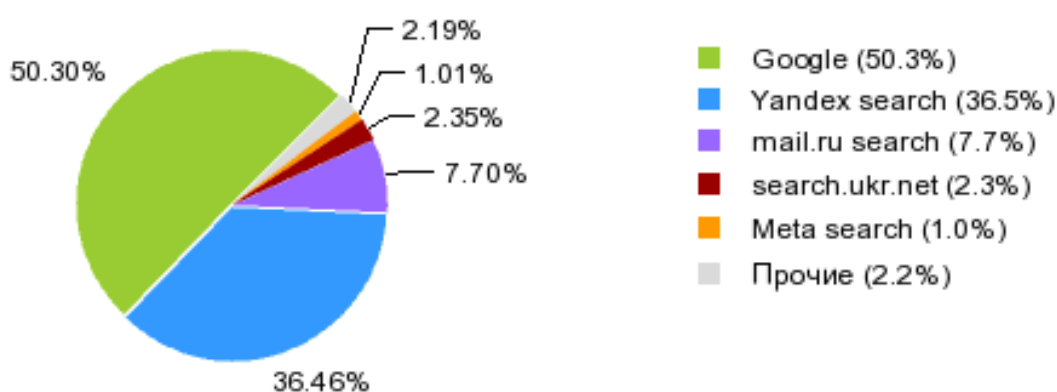

Поисковые системы

		Пользователей	Доля	Динамика
1	Google	62'459'059	50.30%	-1.33%
2	Yandex search	45'269'806	36.46%	+1.11%
3	mail.ru search	9'563'387	7.70%	+0.15%
4	search.ukr.net	2'914'798	2.35%	-0.09%
5	Meta search	1'250'826	1.01%	+0.11%
6	www.bing.com	906'523	0.73%	+0.09%
7	images.yandex.ru	572'044	0.46%	+0.03%
8	Rambler search	453'653	0.37%	+0.01%
9	ask.com	386'168	0.31%	-0.04%
10	Yahoo	124'470	0.10%	-0.02%
11	Nigma search	89'115	0.07%	-0.00%
12	search.conduit.com	83'884	0.07%	-0.02%
13	search.i.ua	33'615	0.03%	-0.00%
14	search.qip.ru	30'353	0.02%	-0.00%
15	search.icq.com	18'288	0.01%	-0.00%