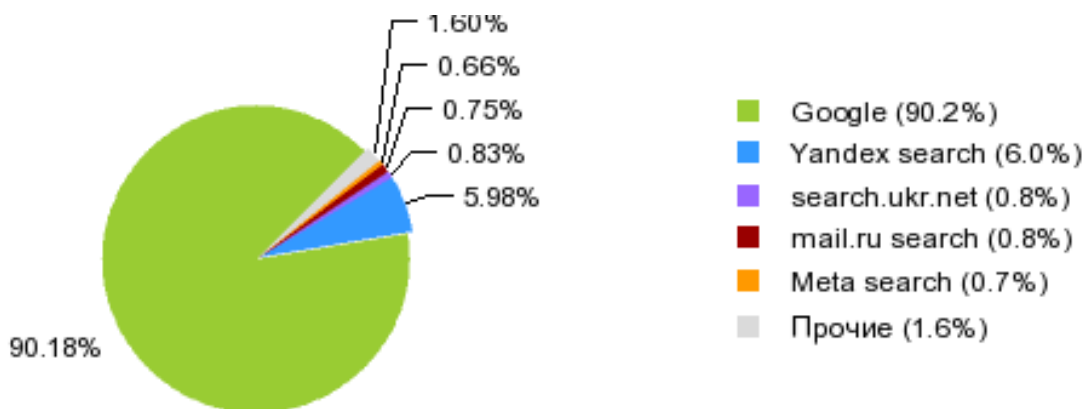

Поисковые системы

	Пользователей	Доля	Динамика
1 Google	137'749	90.18%	+9.26%
2 Yandex search	9'137	5.98%	-8.16%
3 search.ukr.net	1'265	0.83%	-0.11%
4 mail.ru search	1'151	0.75%	-1.29%
5 Meta search	1'001	0.66%	+0.11%
6 www.bing.com	957	0.63%	+0.24%
7 Yahoo	946	0.62%	-0.00%
8 Rambler search	204	0.13%	-0.03%
9 search.qip.ru	114	0.07%	+0.01%
10 images.google.com	59	0.04%	-0.01%
11 ask.com	53	0.03%	-0.02%
12 Nigma search	48	0.03%	+0.01%
13 Aport	33	0.02%	-0.00%
14 search.icq.com	12	0.01%	0.00%
15 search.i.ua	12	0.01%	-0.00%