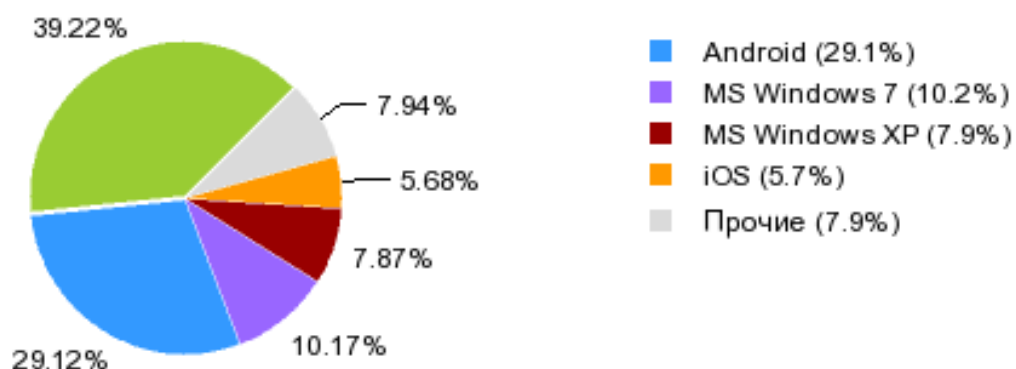

Операционные системы

		Пользователей	Доля	Динамика
1	Android	6'594'874	39.22%	+1.78%
2	MS Windows 7	4'896'076	29.12%	-1.26%
3	MS Windows XP	1'322'602	7.87%	-0.50%
4	iOS	955'496	5.68%	-0.01%
5	MS Windows 8	663'115	3.94%	-0.19%
6	Linux	167'786	1.00%	+0.02%
7	Windows Mobile/CE	139'763	0.83%	+0.01%
8	Macintosh	131'674	0.78%	+0.03%
9	J2ME/MIDP	123'848	0.74%	+0.02%
10	Прочие	1'773'197	10.55%	+0.10%
11	MS Windows Vista	26'298	0.16%	-0.01%
12	MS Windows 2003	12'602	0.07%	-0.00%
13	Symbian	2'936	0.02%	0.00%
14	MS Windows 98	2'563	0.02%	+0.01%
15	MS Windows 2000	1'742	0.01%	-0.00%