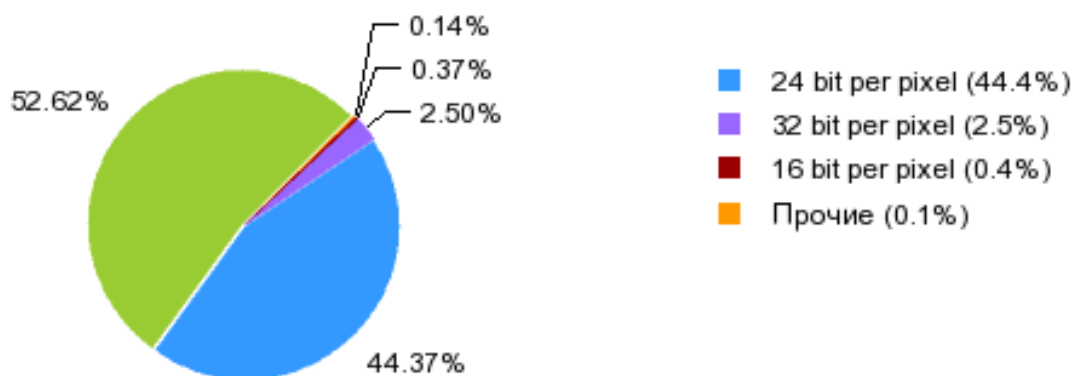

Число цветов

		Пользователей	Доля	Динамика
1	24 bit per pixel	8'848'149	52.62%	-1.39%
2	32 bit per pixel	7'460'267	44.37%	+0.95%
3	16 bit per pixel	61'721	0.37%	-0.02%
4	Прочие	444'341	2.64%	+0.46%
5	8 bit per pixel	94	0.00%	-0.00%