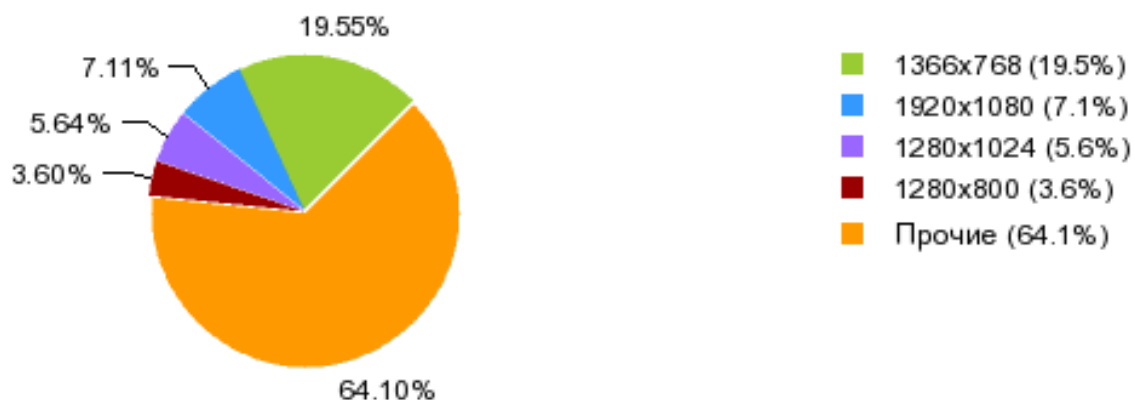

Экранные разрешения

	Пользователей	Доля	Динамика
1 Прочие	8'171'213	48.60%	+1.93%
2 1366x768	3'286'967	19.55%	-0.78%
3 1920x1080	1'195'724	7.11%	-0.08%
4 1280x1024	948'524	5.64%	-0.15%
5 1280x800	605'278	3.60%	-0.09%
6 1024x768	488'724	2.91%	-0.54%
7 1600x900	460'008	2.74%	-0.05%
8 1440x900	442'902	2.63%	-0.07%
9 1680x1050	330'859	1.97%	-0.06%
10 1360x768	211'847	1.26%	-0.04%
11 1024x600	185'586	1.10%	-0.06%
12 1280x720	181'400	1.08%	+0.01%
13 1280x768	74'830	0.45%	-0.01%
14 1152x864	57'331	0.34%	-0.01%
15 1920x1200	50'215	0.30%	+0.01%